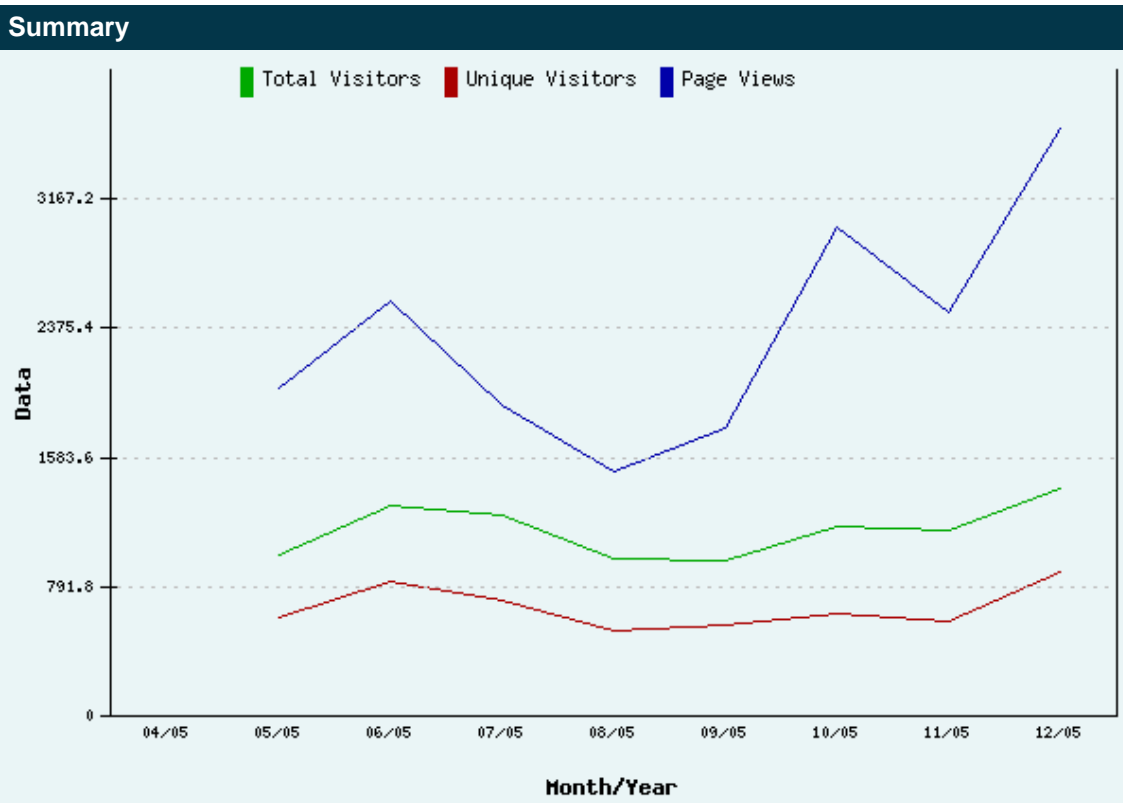

**The Traffic Facts report displays crucial information about traffic and visitor activity on the LIPCRACK.COM Web site within the following time span: 04-02-05 to 12-30-05**

The Summary Report provides an overview of the number of visitors to the site - unique and total visitors - and overall number of pages viewed by those visitors within a given period of time.

Date	Total Visitors	Unique Visitors	Page Views
April, 2005	0	0	0
May, 2005	985	609	2,010
June, 2005	1,283	828	2,546
July, 2005	1,233	707	1,909
August, 2005	963	517	1,496
September, 2005	953	557	1,762
October, 2005	1,156	631	3,001
November, 2005	1,141	575	2,478
December, 2005	1,390	884	3,599
<b>Total</b>	<b>9,104</b>	<b>5,308</b>	<b>18,801</b>