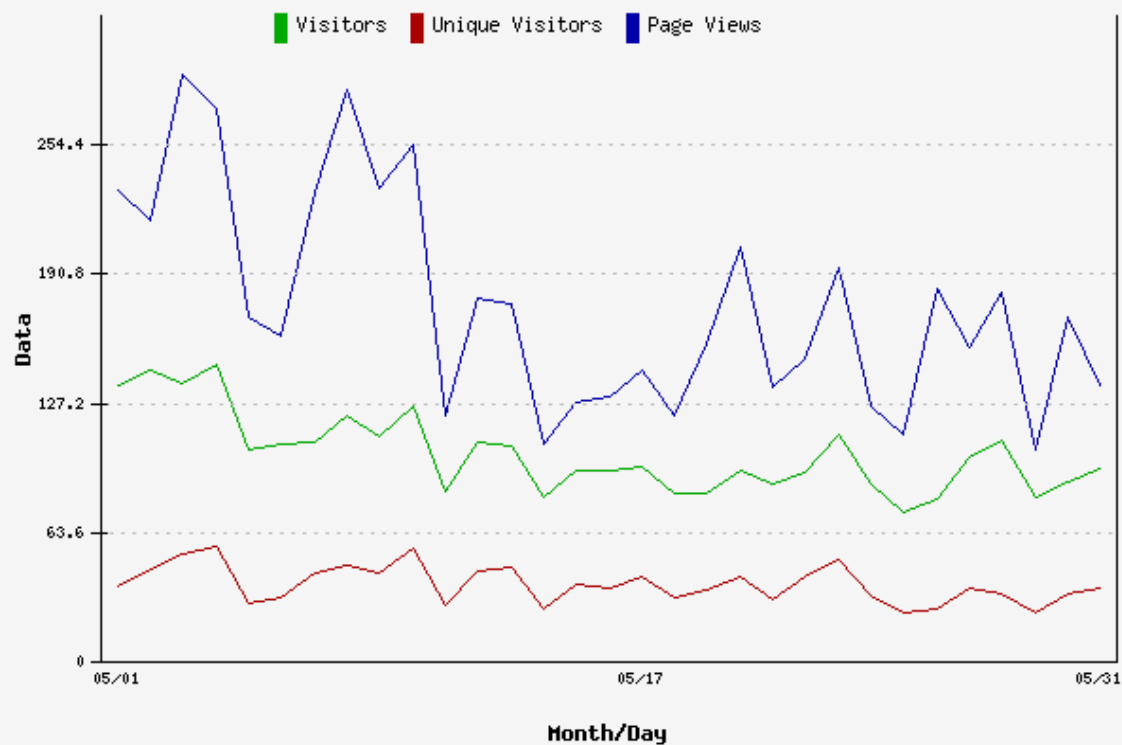

These Traffic Facts reports display traffic and visitor activity for the Web site LIPCRACK.COM.

Date range: 05-01-06 to 05-31-06

Copyright © 2003 - 2006. All rights reserved.

Report created by Traffic Facts for <http://www.LIPCRACK.COM> on 06-04-06

The Summary Report provides an overview of the number of visitors to the site - unique and total visitors - and overall number of pages viewed by those visitors within a given period of time.

Summary

Date	Visitors	Unique Visitors	Page Views
May 01, 2006	136	37	232
May 02, 2006	144	46	217
May 03, 2006	137	53	289
May 04, 2006	146	57	272
May 05, 2006	104	29	170
May 06, 2006	107	32	160
May 07, 2006	108	44	231
May 08, 2006	121	48	282
May 09, 2006	111	44	233
May 10, 2006	126	56	255
May 11, 2006	84	28	121
May 12, 2006	108	45	179
May 13, 2006	106	47	176
May 14, 2006	81	26	107
May 15, 2006	94	38	128
May 16, 2006	94	36	131
May 17, 2006	96	42	144
May 18, 2006	83	32	121
May 19, 2006	83	35	157

Date	Visitors	Unique Visitors	Page Views
May 20, 2006	94	42	204
May 21, 2006	88	31	135
May 22, 2006	93	42	149
May 23, 2006	112	50	194
May 24, 2006	88	33	126
May 25, 2006	74	24	112
May 26, 2006	80	26	184
May 27, 2006	101	36	155
May 28, 2006	109	34	182
May 29, 2006	81	24	104
May 30, 2006	89	34	170
May 31, 2006	95	36	136
Total	3,173	1,187	5,456