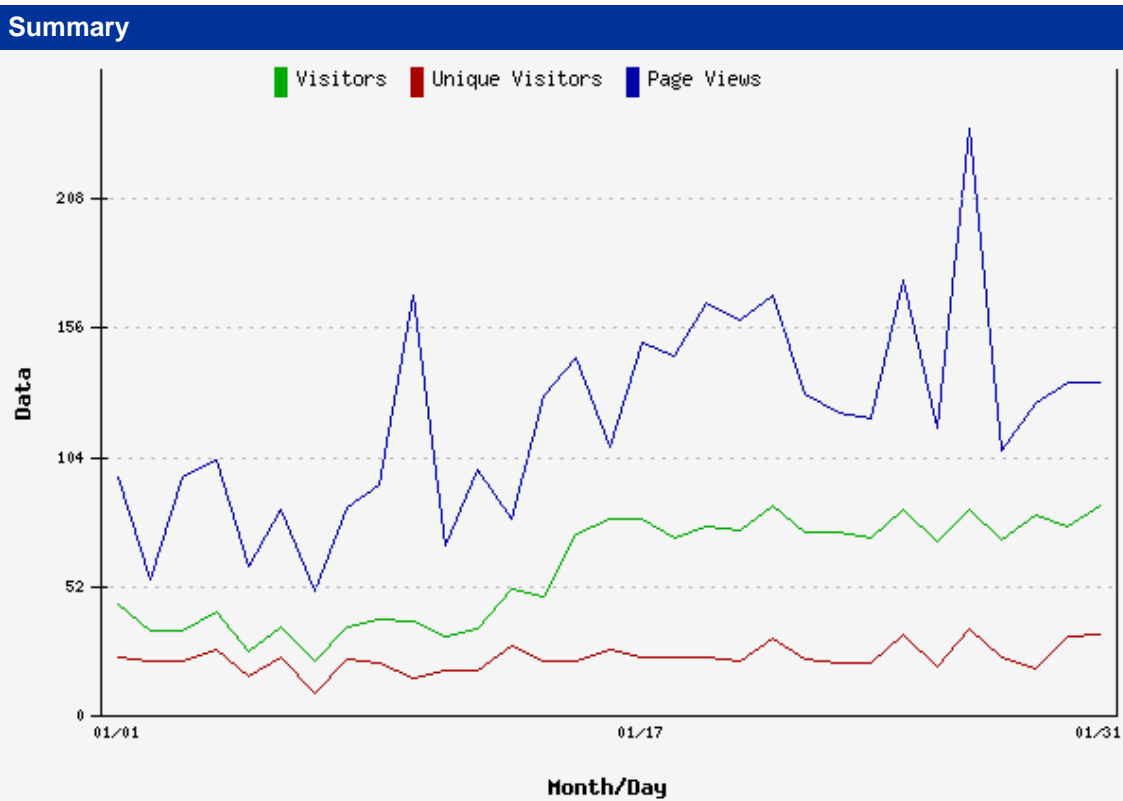

**These Traffic Facts reports display traffic and visitor activity for the Web site LIPCRACK.COM.**

**Date range: 01-01-06 to 01-31-06**

**Copyright © 2003 - 2006. All rights reserved.**

Report created by Traffic Facts for <http://www.LIPCRACK.COM> on 02-01-06

The Summary Report provides an overview of the number of visitors to the site - unique and total visitors - and overall number of pages viewed by those visitors within a given period of time.

Date	Visitors	Unique Visitors	Page Views
Jan 01, 2006	45	24	96
Jan 02, 2006	34	22	55
Jan 03, 2006	34	22	96
Jan 04, 2006	42	27	103
Jan 05, 2006	26	16	60
Jan 06, 2006	36	24	83
Jan 07, 2006	22	9	50
Jan 08, 2006	36	23	84
Jan 09, 2006	39	21	93
Jan 10, 2006	38	15	169
Jan 11, 2006	32	18	69
Jan 12, 2006	35	18	99
Jan 13, 2006	51	28	79
Jan 14, 2006	48	22	129
Jan 15, 2006	73	22	144
Jan 16, 2006	79	27	108
Jan 17, 2006	79	24	150
Jan 18, 2006	72	24	145
Jan 19, 2006	76	24	166

Date	Visitors	Unique Visitors	Page Views
Jan 20, 2006	75	22	159
Jan 21, 2006	85	31	169
Jan 22, 2006	74	23	130
Jan 23, 2006	74	21	122
Jan 24, 2006	72	21	120
Jan 25, 2006	83	33	175
Jan 26, 2006	70	20	116
Jan 27, 2006	83	35	236
Jan 28, 2006	71	24	107
Jan 29, 2006	81	19	126
Jan 30, 2006	76	32	134
Jan 31, 2006	85	33	134
<b>Total</b>	<b>1,826</b>	<b>724</b>	<b>3,706</b>